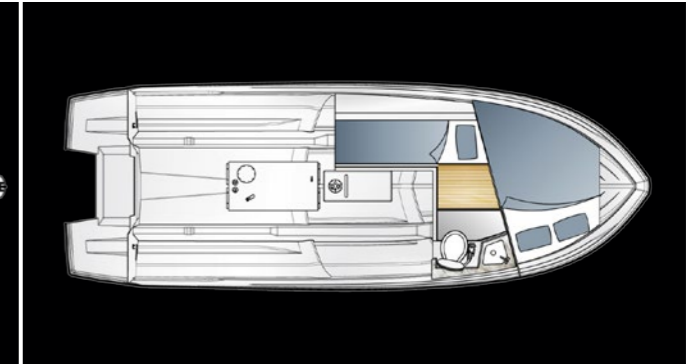

Askeladden P79 Weekend

En helt ny generasjon P-serie

**KAMPANJE
NK PAKKE
INKL. I PRISEN**

Priser inkl. NK pakke

MOTOR	VEIL. PRIS
Suzuki DF250APX	1 073 500
Suzuki DF300APX	1 098 900

Prisene er fritt levert Sør-Norge. Fraktkostnader tilkommer ved levering nord for Molde.

Priser ekstrautstyr